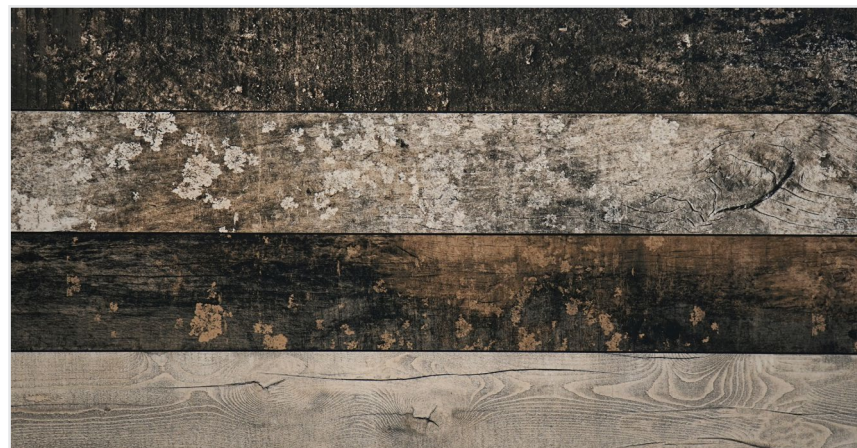

1102069IC
American Wood Grey
Megaformato

1200x600mm
Satinado

1102068IC
American Wood
Megaformato

1200x600mm
Satinado

1103001IC

1200x200mm

Brushstroke

Mate